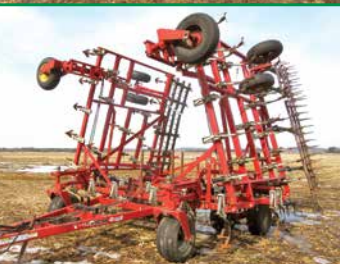

HEAD

Gehl TR330 corn head, 3 row narrow, off Gehl forage harvester, S/N1317

PLANTER

JD 1760 conservation planter, 12x30", vacumeter, 20/20 SeedSense monitor w/Row Flow, Wave Vision

PLANTER

seed sensors, Field view, Yetter shark tooth row cleaners w/clean sweepers, pneumatic down pressure, Keaton seed firmers, (2) 225 gal. liquid fertilizer tanks, row blocker liquid fertilizer shut-off, Redball monitor, individual row clutch shut-off, 3 bu. seed boxes, markers, bean & corn discs, 300 acres on openers (iPad not included), S/NH01760R0670799

TILLAGE EQUIPMENT

2013 Krause 4850 Dominator disc ripper, cushion lead disc gangs, (5)

TILLAGE EQUIPMENT

ripper shanks w/shank protectors, (4) chisel shanks, trailing cushion disc gangs, trailing cushion ripple coulters, round bar baskets, depth control, 2 season of use, less than 900 total acres, S/N4850-15-4237

2005 Rite-Way 4245HL land roller, 45', S/N05-1025

Wil-Rich Quad 5 field cultivator, 38-1/2', wing fold, walking tandems across, 7" Perma-Loc sweeps, floating hitch, light kit, front gauge wheels, 3-bar coil tine harrow, S/N453422

SEED TENDER

Friesen 220 seed tender, 5.5 hp. Honda, brush auger, twin compartment, hard top, handheld control, on tandem axle bumper hitch 7'x15' trailer

ROCK PICKER

Hay Buster H106 Rock-Eze rockpicker, high lift dump, reel-type